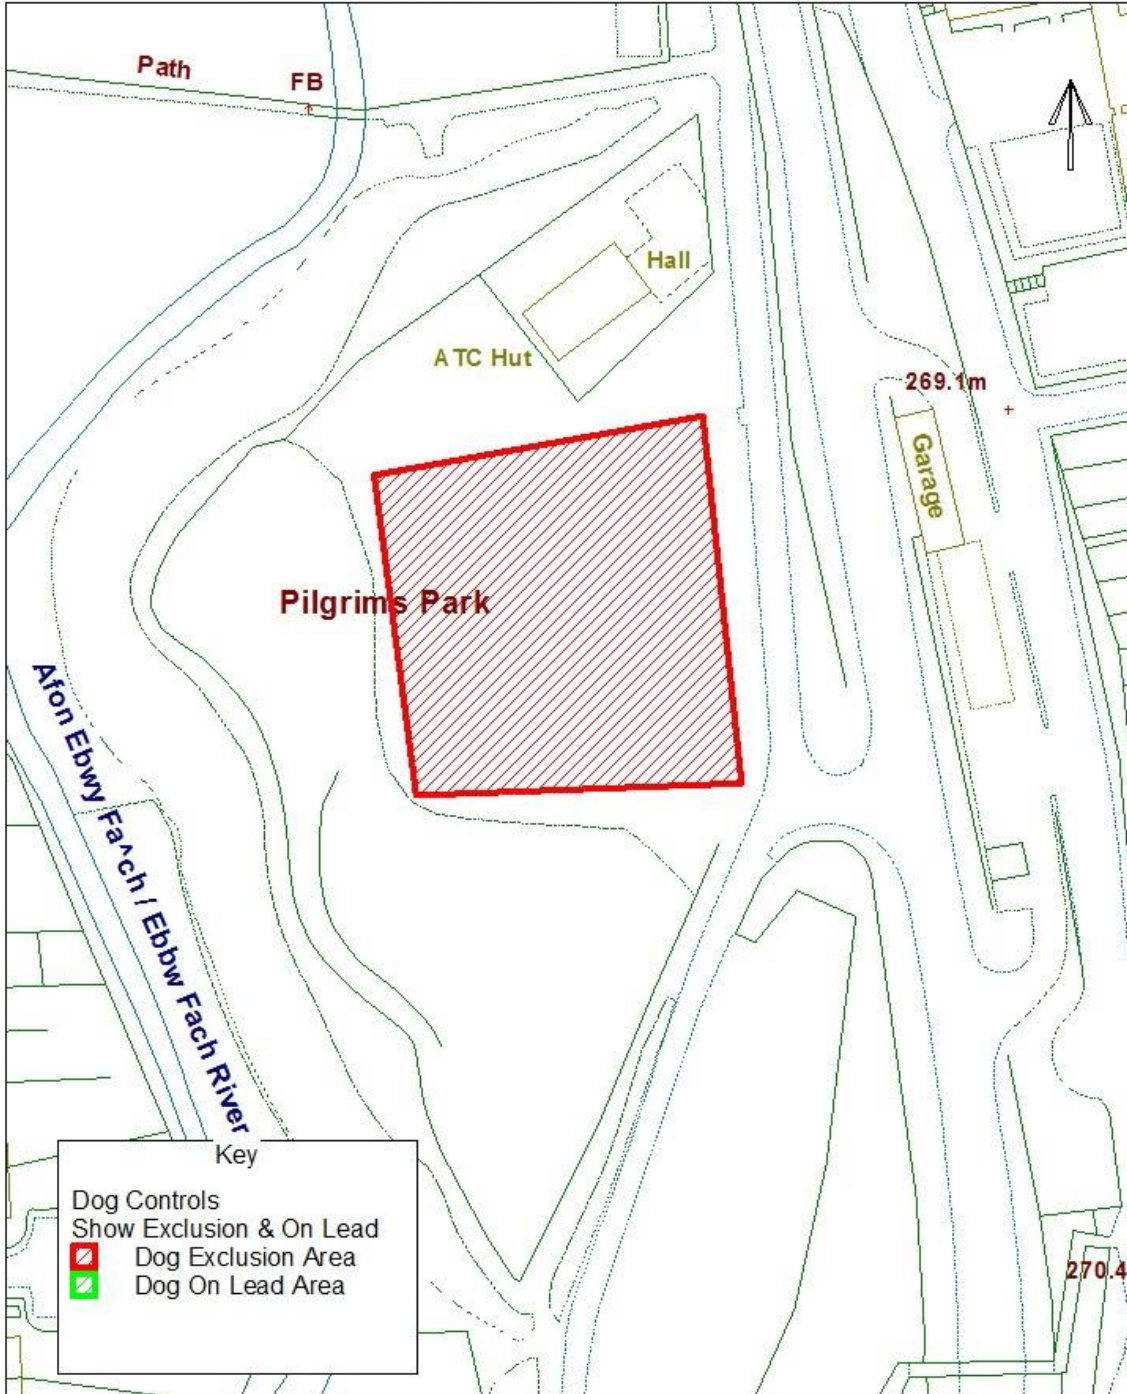

Blaenau Gwent County Borough Council

Dog Controls - Public Space Protection Order

Order Ref. No: PSPO-DC-035

Site Name: Playing field at Pilgrims Park, Blaina

Easting: 319995 Northing: 207650

Reproduced from the Ordnance Survey Mapping with the permission of Her Majesty's Stationary Office (C) Crown Copyright. Unauthorised reproduction infringes Crown Copyright and may lead to prosecution or civil proceedings. BGDCB - LA09002L.

Aglybwyriad o Fapanil Ordnance Survey osodolir yma yn y blaen yn ystod y Gwladfa. Yn eiddo aglybwyriad heb awdurdod yr eiddo Hwlltrafford y Gwladfa a gall arwain at enghyd neu osodolir sŵn. BGDCB - LA09002L.