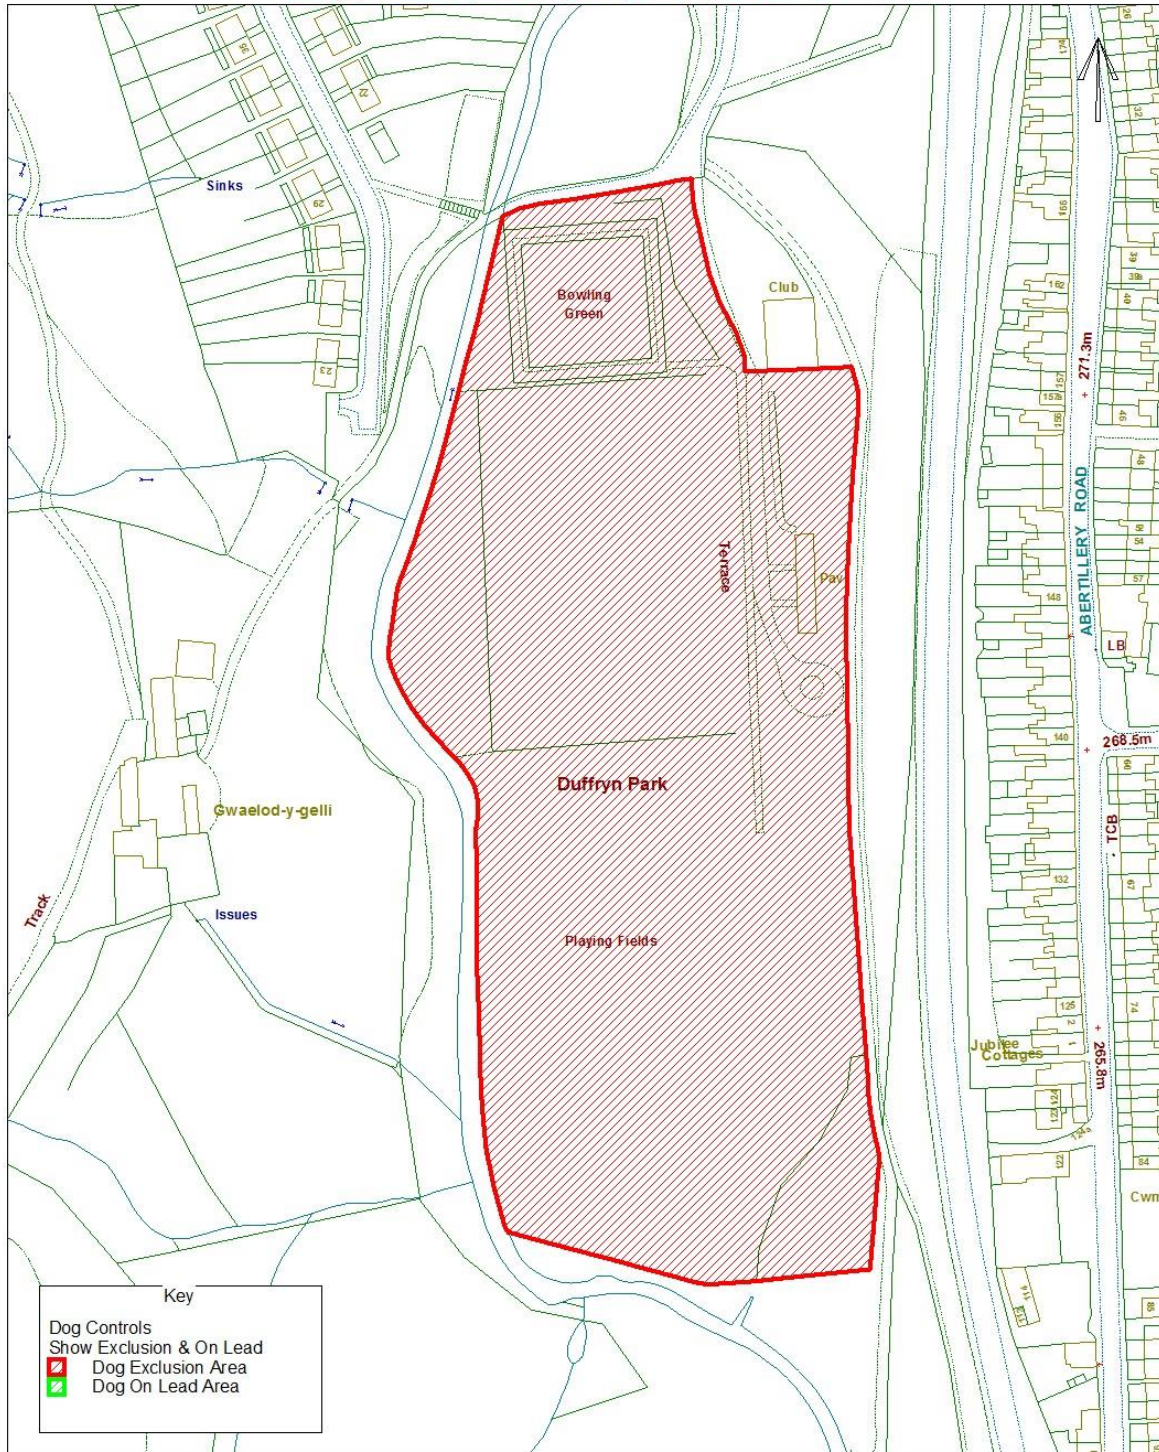

Blaenau Gwent County Borough Council

Dog Controls - Public Space Protection Order

Order Ref. No:	PSP0-DC-034
Site Name:	Duffryn Park, Blaina
Easting:	319951
Northing:	207310

Key	
	Dog Exclusion Area
	Dog On Lead Area