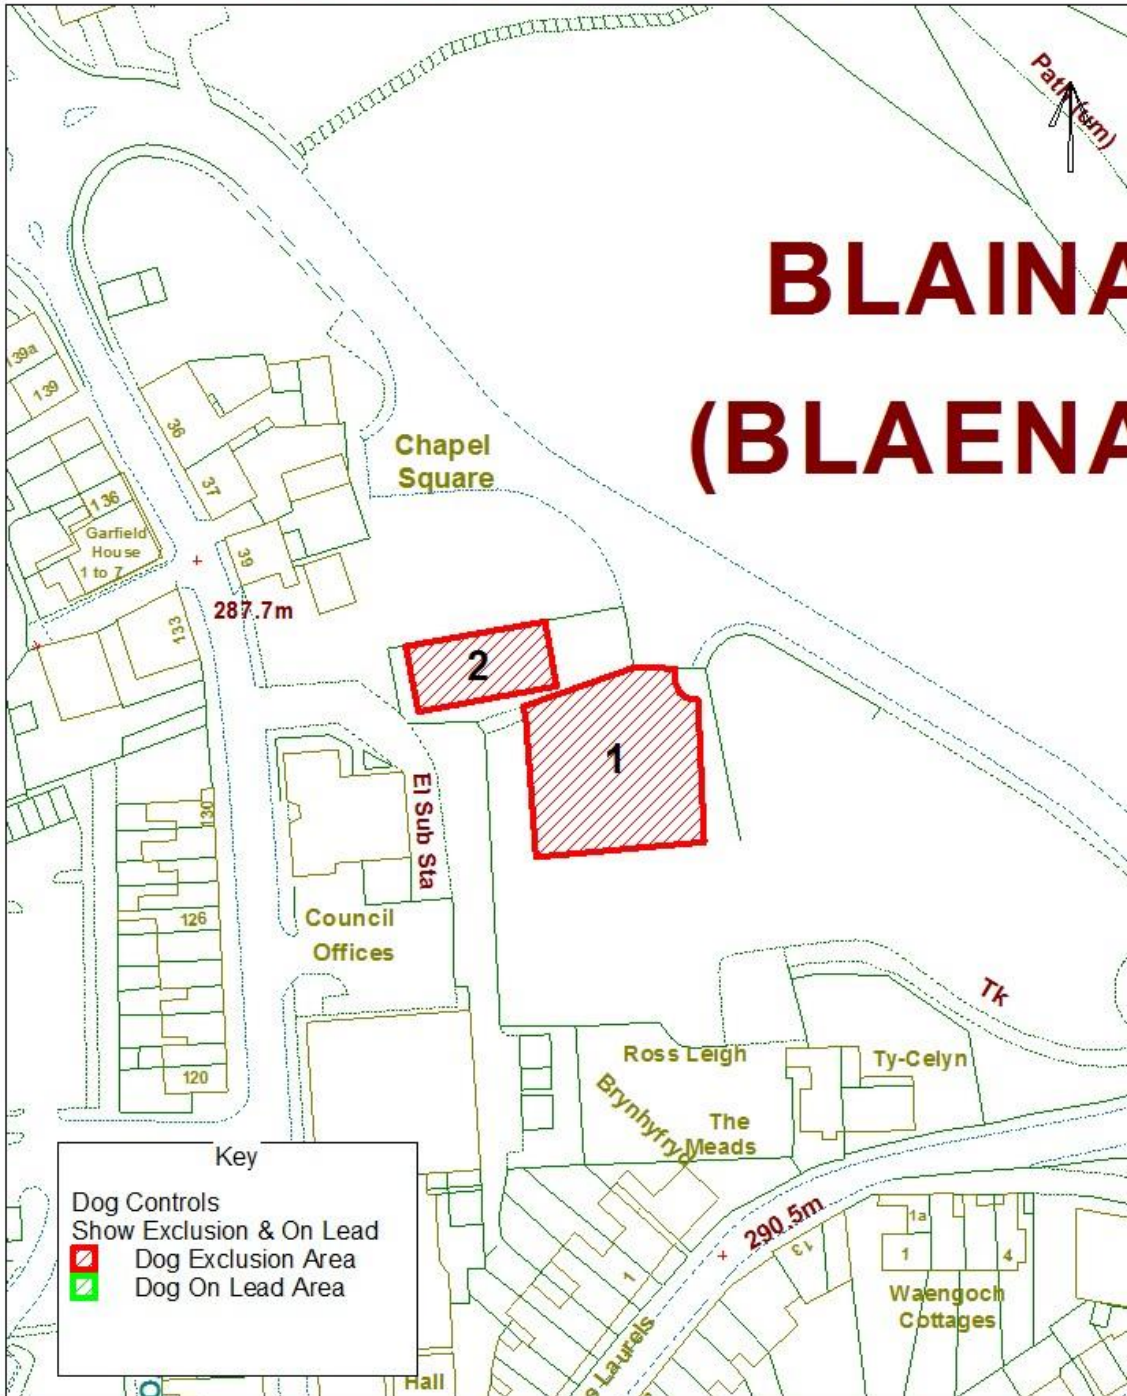

Blaenau Gwent County Borough Council

Dog Controls - Public Space Protection Order

Order Ref. No: PSPO-DC-037 & PSPO-DC-038

Site Name: Wheeled Sports areas, Chapel Square, Blaina

Easting: 320080 Northing: 208341

Aggwyddiwyd o Fapanil Ordnance Survey osodolion Rhwng Llyda a'r Hwytfael (c) Hwytfael y Gorn. Yn eiddo aglybysu heb awdurdod yr eidd Hwytfael y Gorn a gall arwain at enghyd neu oeroster sŵl. BGCC - LA69002L.