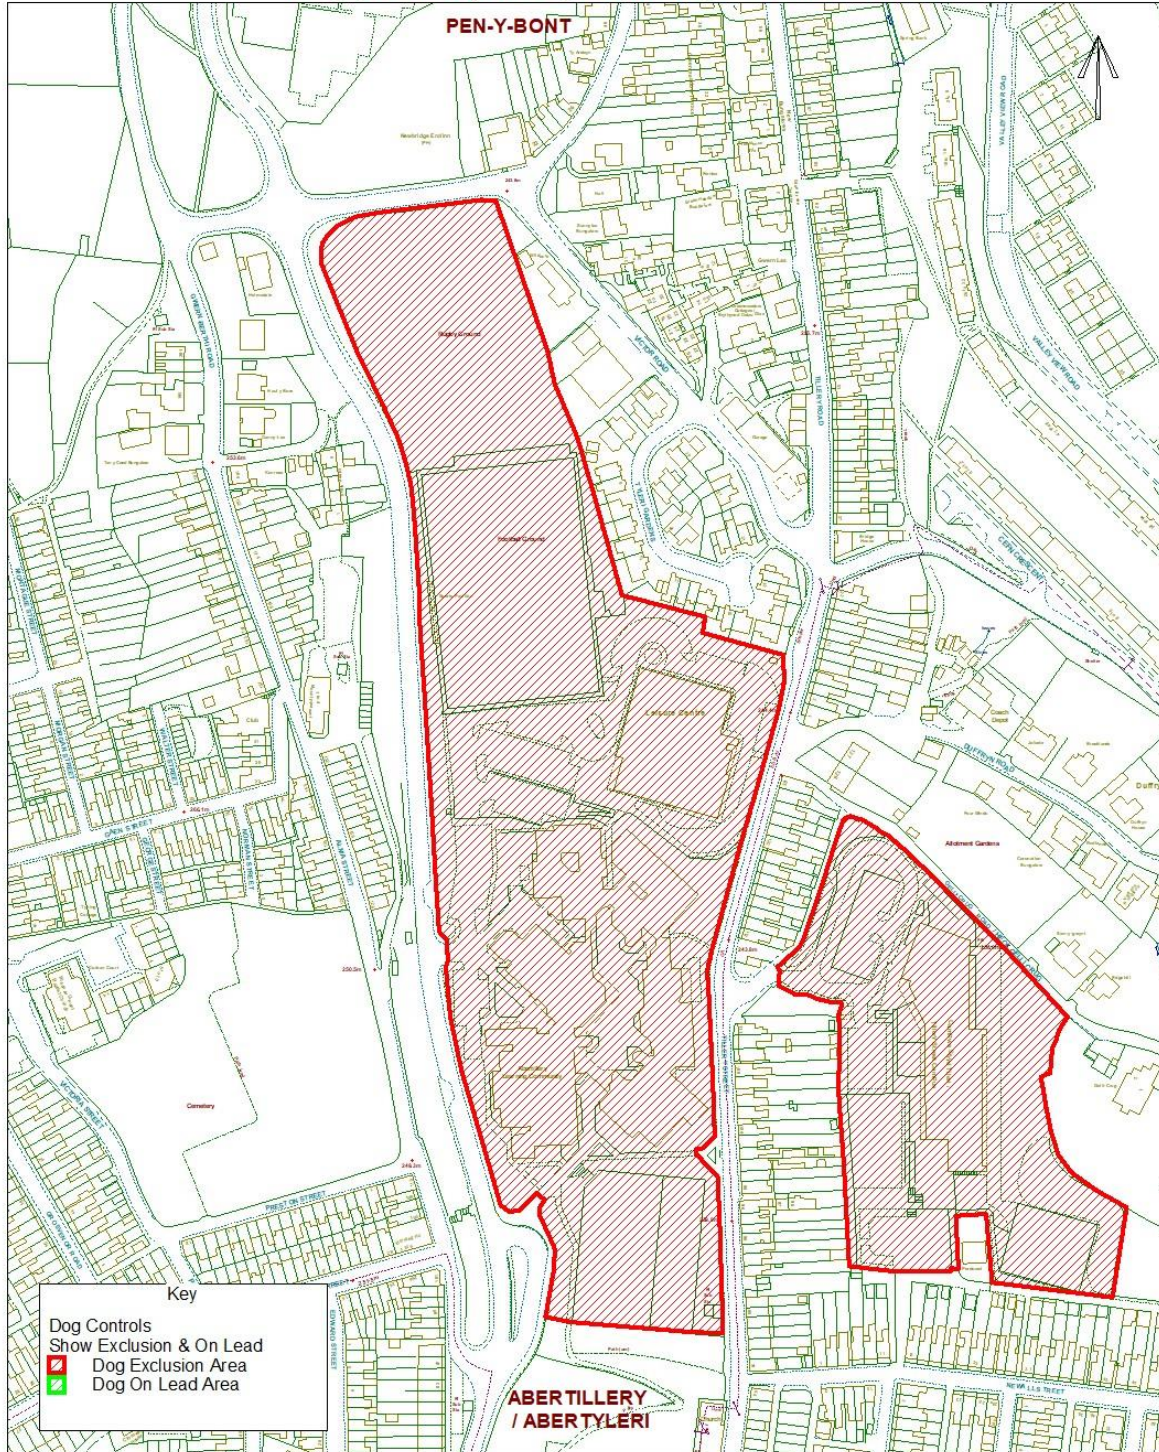

Blaenau Gwent County Borough Council

Dog Controls - Public Space Protection Order

Order Ref. No:	PSP0-DC-021
Site Name:	Abertillery Learning Community, Secondary Campus & Leisure Centre
Eastings:	321752
Northing:	204779