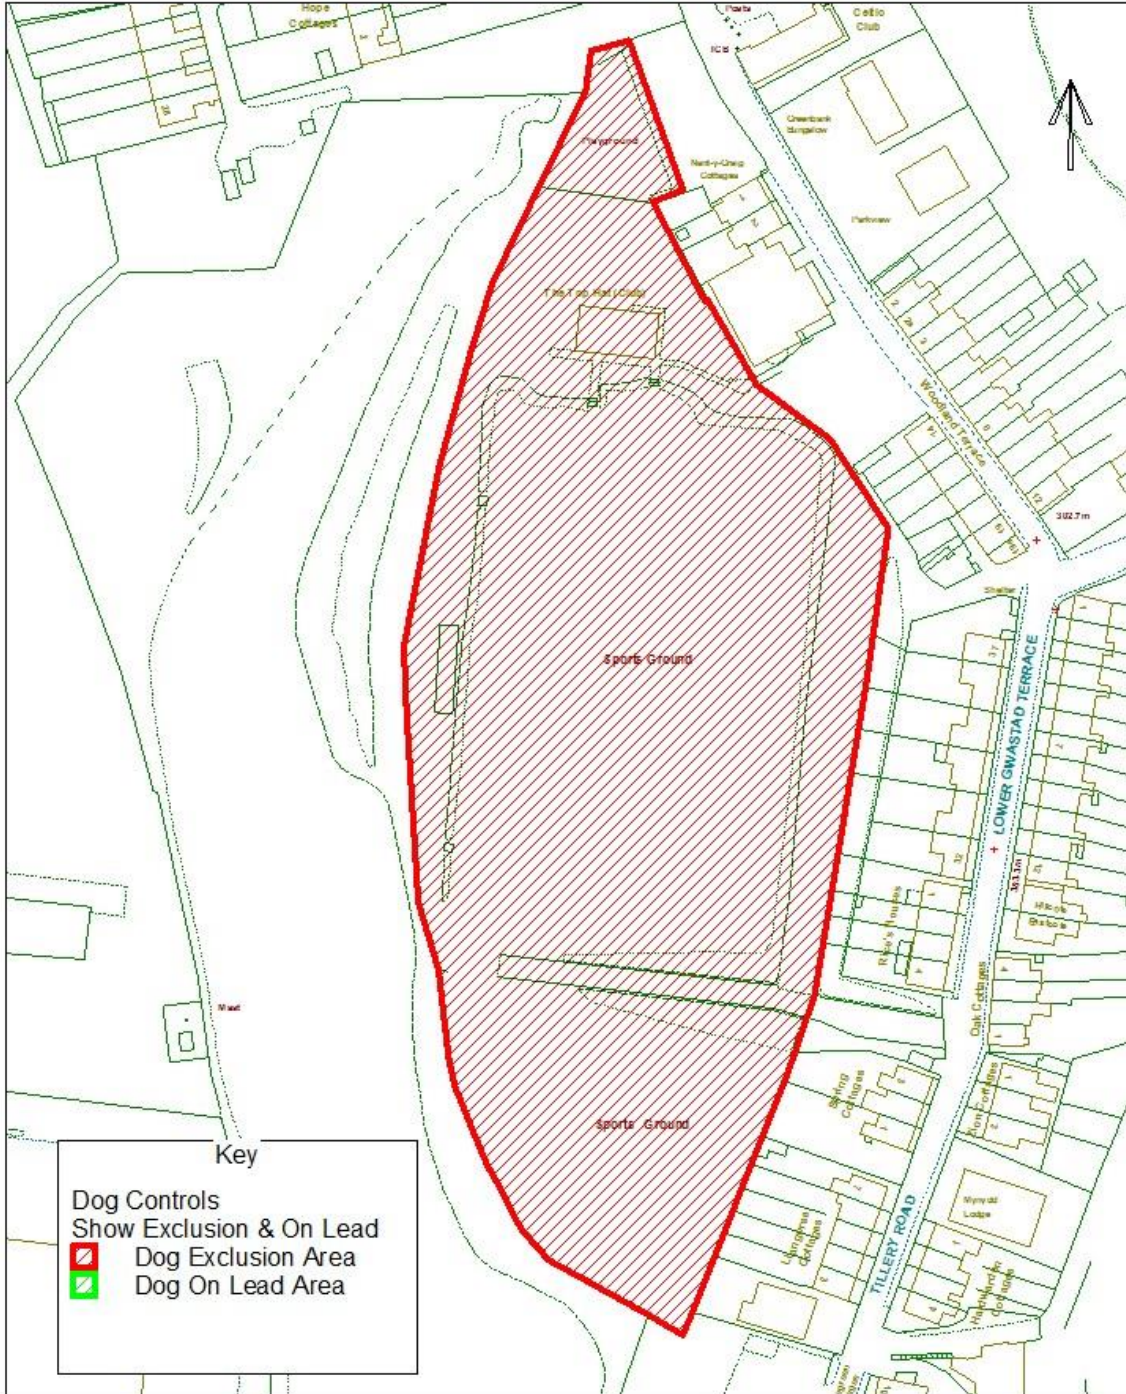

Blaenau Gwent County Borough Council

Dog Controls - Public Space Protection Order

Order Ref. No: PSPO-DC-027

Site Name: Woodland Playing Field, Lower Gwastod Terrace, Cwmtillery, Abertillery

Easting: 321885 Northing: 205660

Agrewyd o Fapani Ordnance Survey osodol Rhwyd Llyda Eri (Kwntyl) (c) Howffraif y Gorn. Yrdd agorbyrdd heb awdurdod yr tom Howffraif y Gorn a gall arwain at orywiad neu orystroer sŵl. BGCBC - LA09002L.