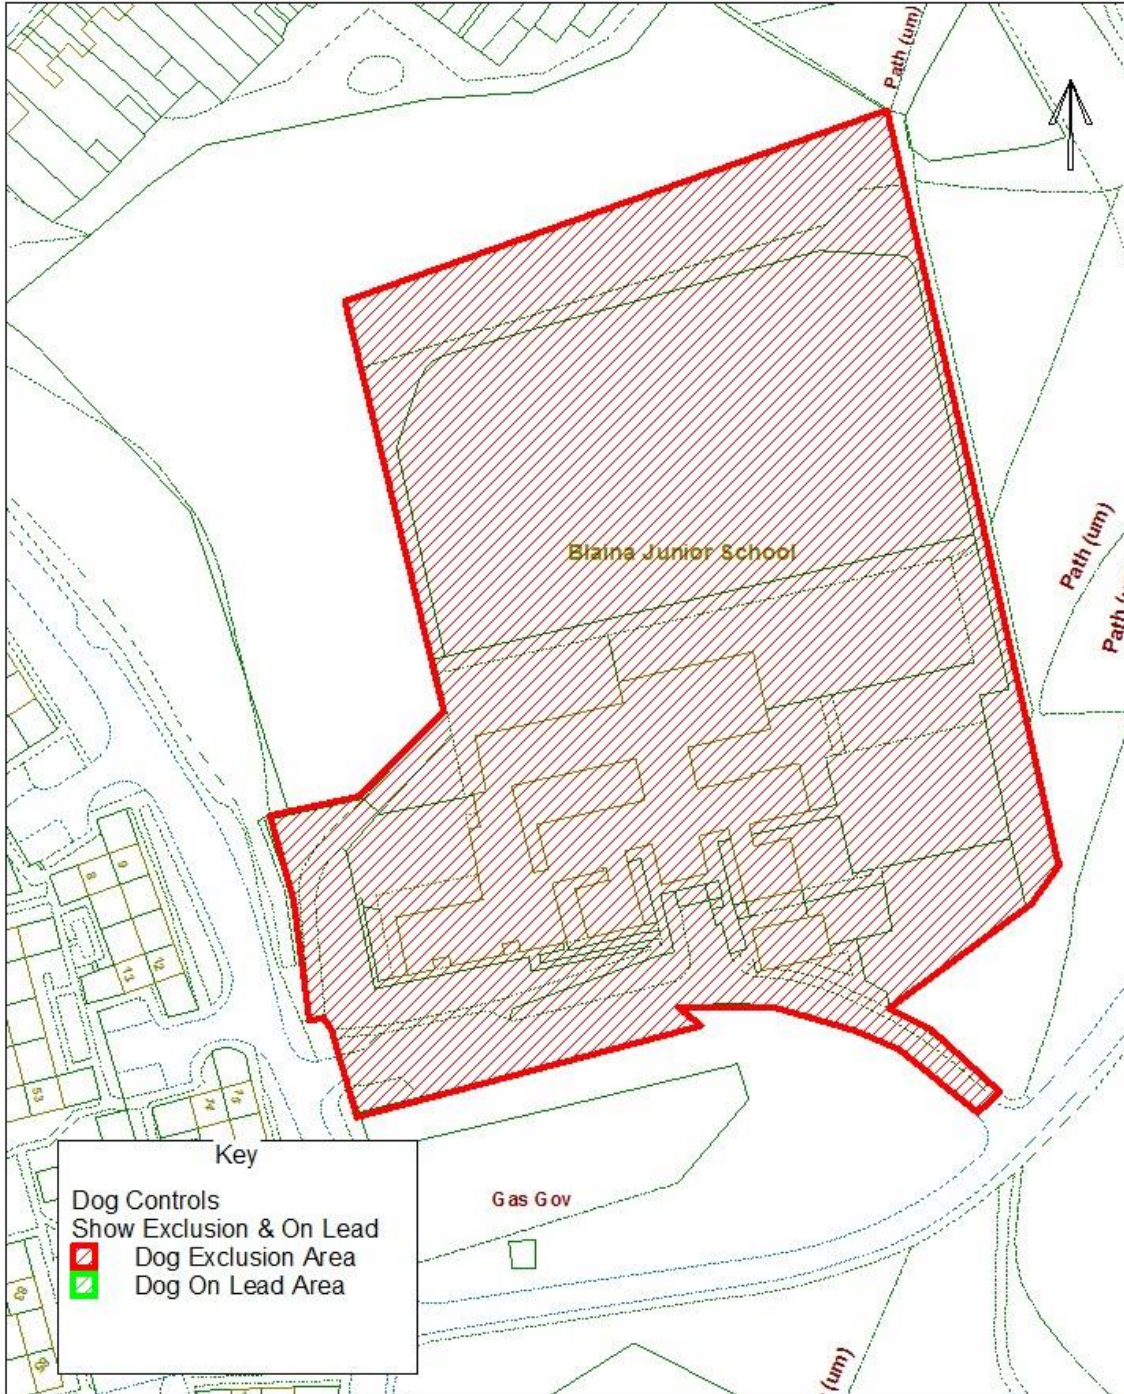

Blaenau Gwent County Borough Council

Dog Controls - Public Space Protection Order

Order Ref. No: PSPO-DC-036

Site Name: Ystruth Primary School, East Pentwyn, Blaina

Easting: 320418 Northing: 208246

Reproduced from the Ordnance Survey Mapping with the permission of Her Majesty's Stationary Office (C) Crown Copyright. Unauthorised reproduction infringes Crown Copyright and may lead to prosecution or civil proceedings. BGCC - LA09002L.

Atgynhwybwr o Fapan'r Ordnance Survey osodolion Blawenau Gwent ydych chi hysgrifau'r y Gorn. Ydych chi gyswrtu heb awdurdod yr tom Hysgrifau'r y Gorn a gall arwain at orywiad neu orywiad sâl. BGCC - LA09002L.