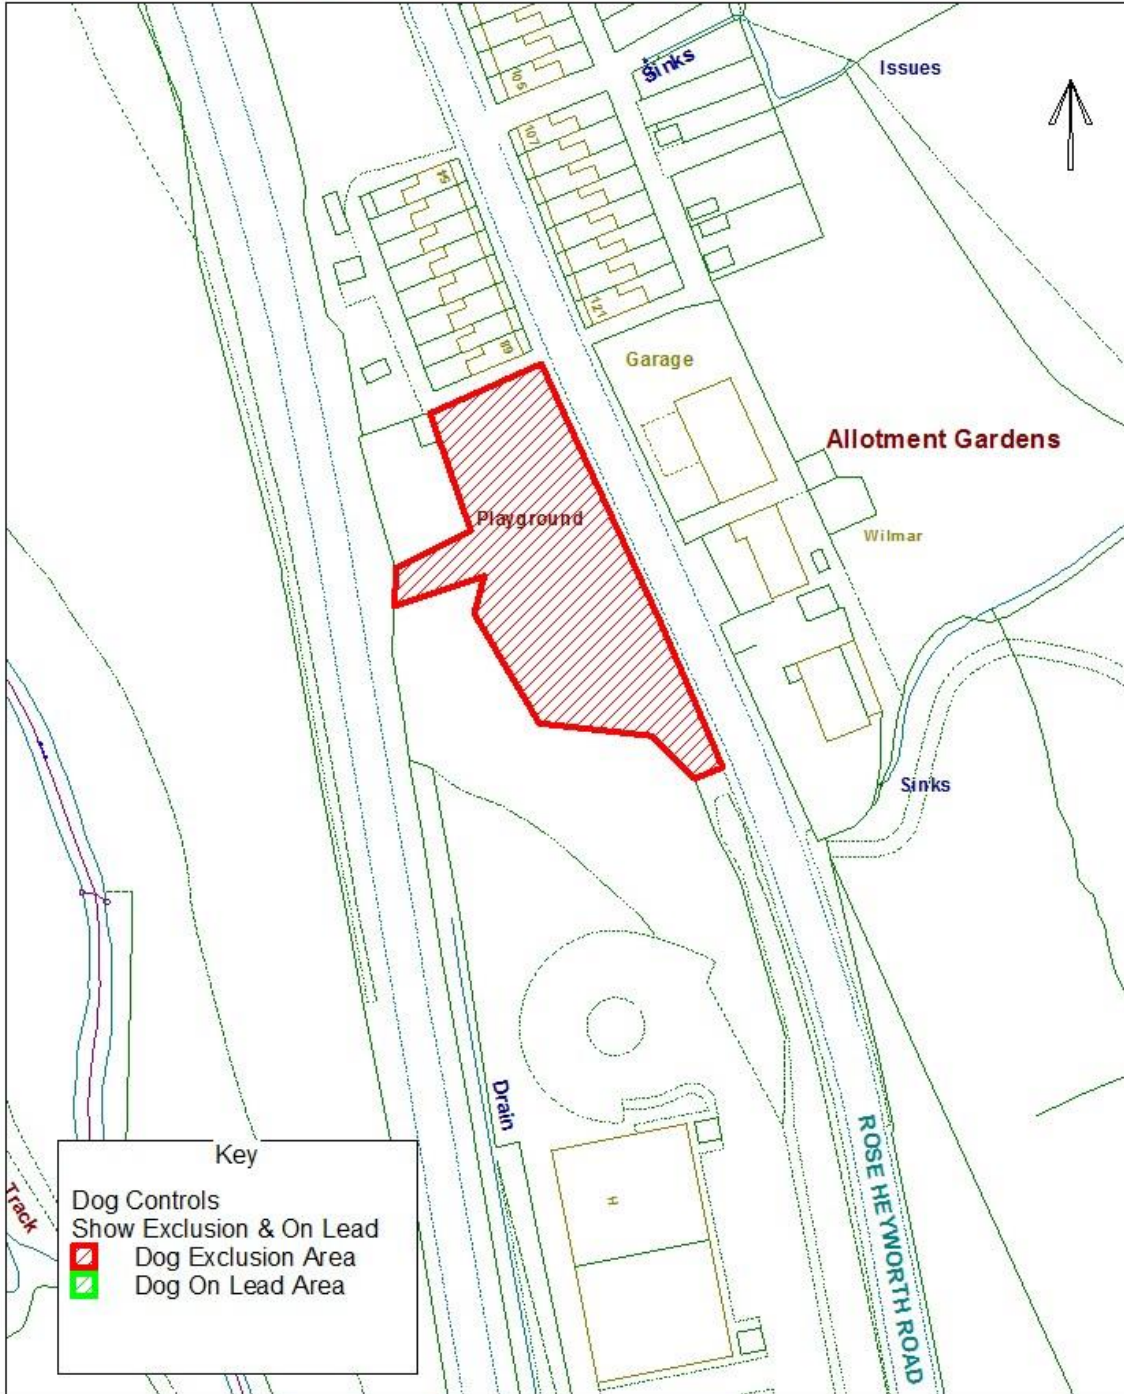

Blaenau Gwent County Borough Council

Dog Controls - Public Space Protection Order

Order Ref. No: PSPO-DC-032

Site Name: Playground at Abertillery Road, Blaina

Easting: 320357 Northing: 206199

Reproduced from the Ordnance Survey Mapping with the permission of Her Majesty's Stationary Office (C) Crown Copyright. Unauthorised reproduction infringes Crown Copyright and may lead to prosecution or civil proceedings. BGCCB - LA09002L.

Atgynwyd o Fapanr Ordnance Survey osodol Rhwyd-Llyda Eri (Kwntrol) y Gorn. Yn eiddo atgofnodiad yr eiddo hwn. BGCCB - LA09002L.